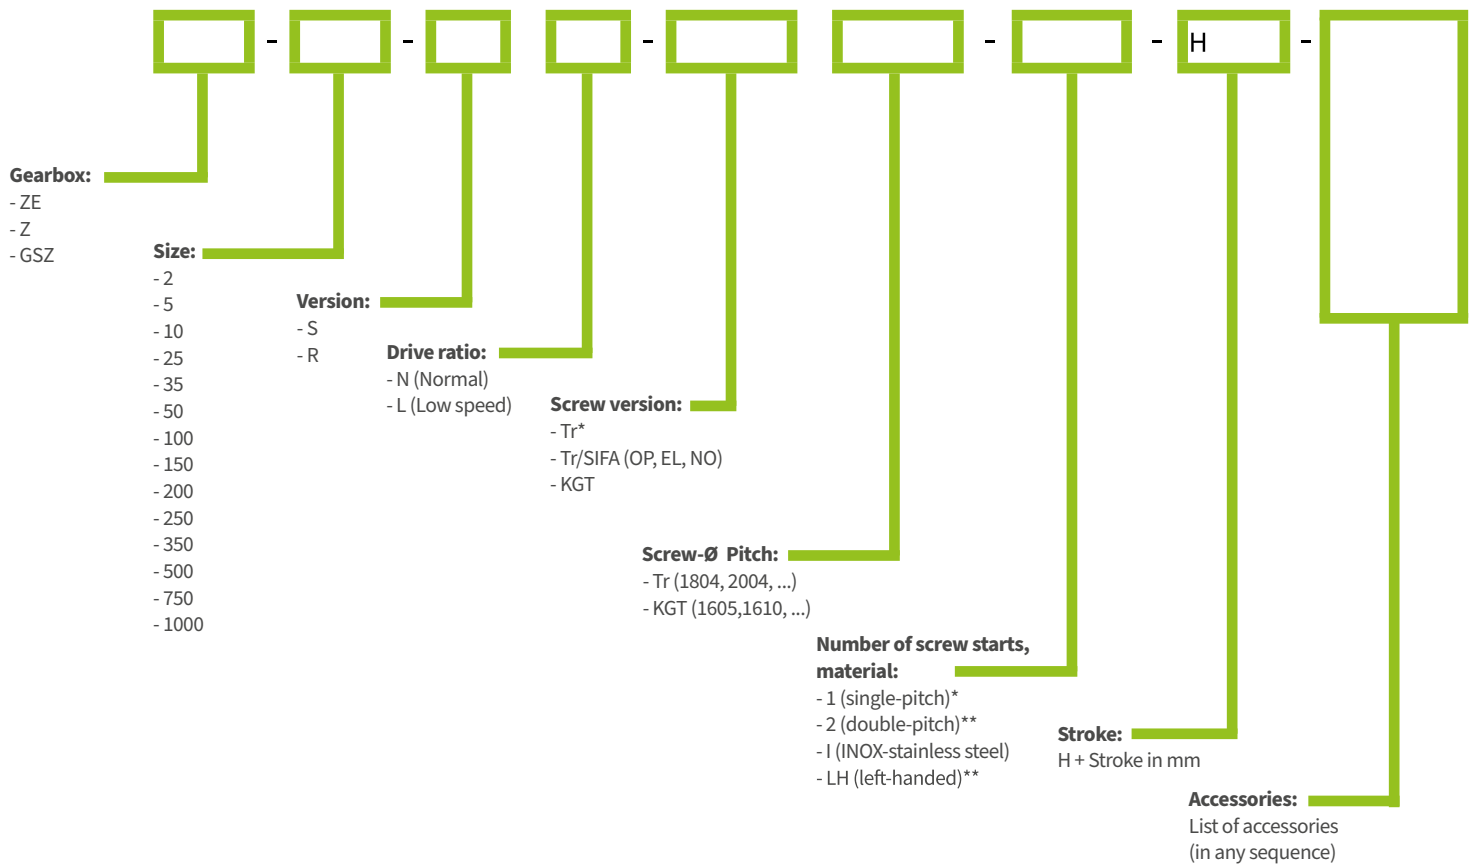

ZIMM hefschroefspindel aanvraag code

*not stated = standard

**is available but not ex stock. Lead time on request.

For enquiries or orders you may optionally:

- either list the parts individually
- or define the complete screw jack in an ordering code in the format specified here